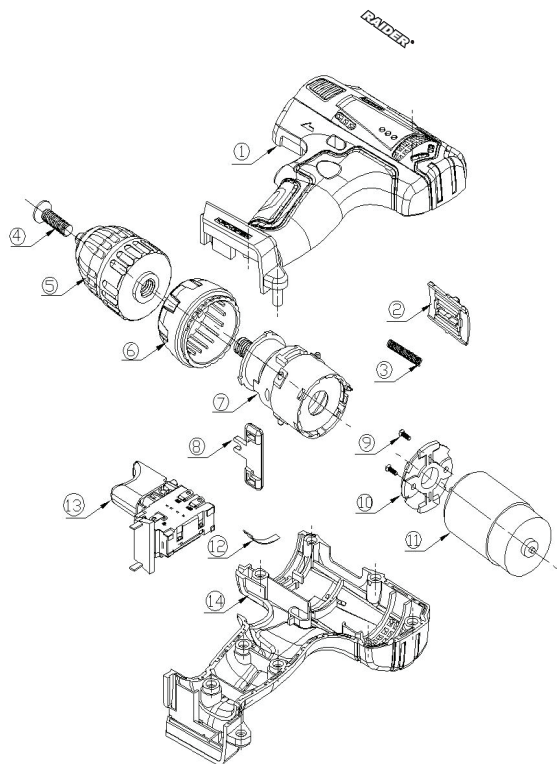

EXPLODED VIEW & SPARE PARTS LIST

CORDLESS DRILL RD-CDL34

Item	Description	QTY
1	housing support	1
2	H/L speed button	1
3	spring	1
4	chuck screw	1
5	chuck	1
6	torque regulation ring	1
7	gear box assembly	1
8	F/R button	1
9	motor screw	1
10	motor bracket	1
11	motor	1
12	T spring plate	1
13	switch	1
14	housing cover	1